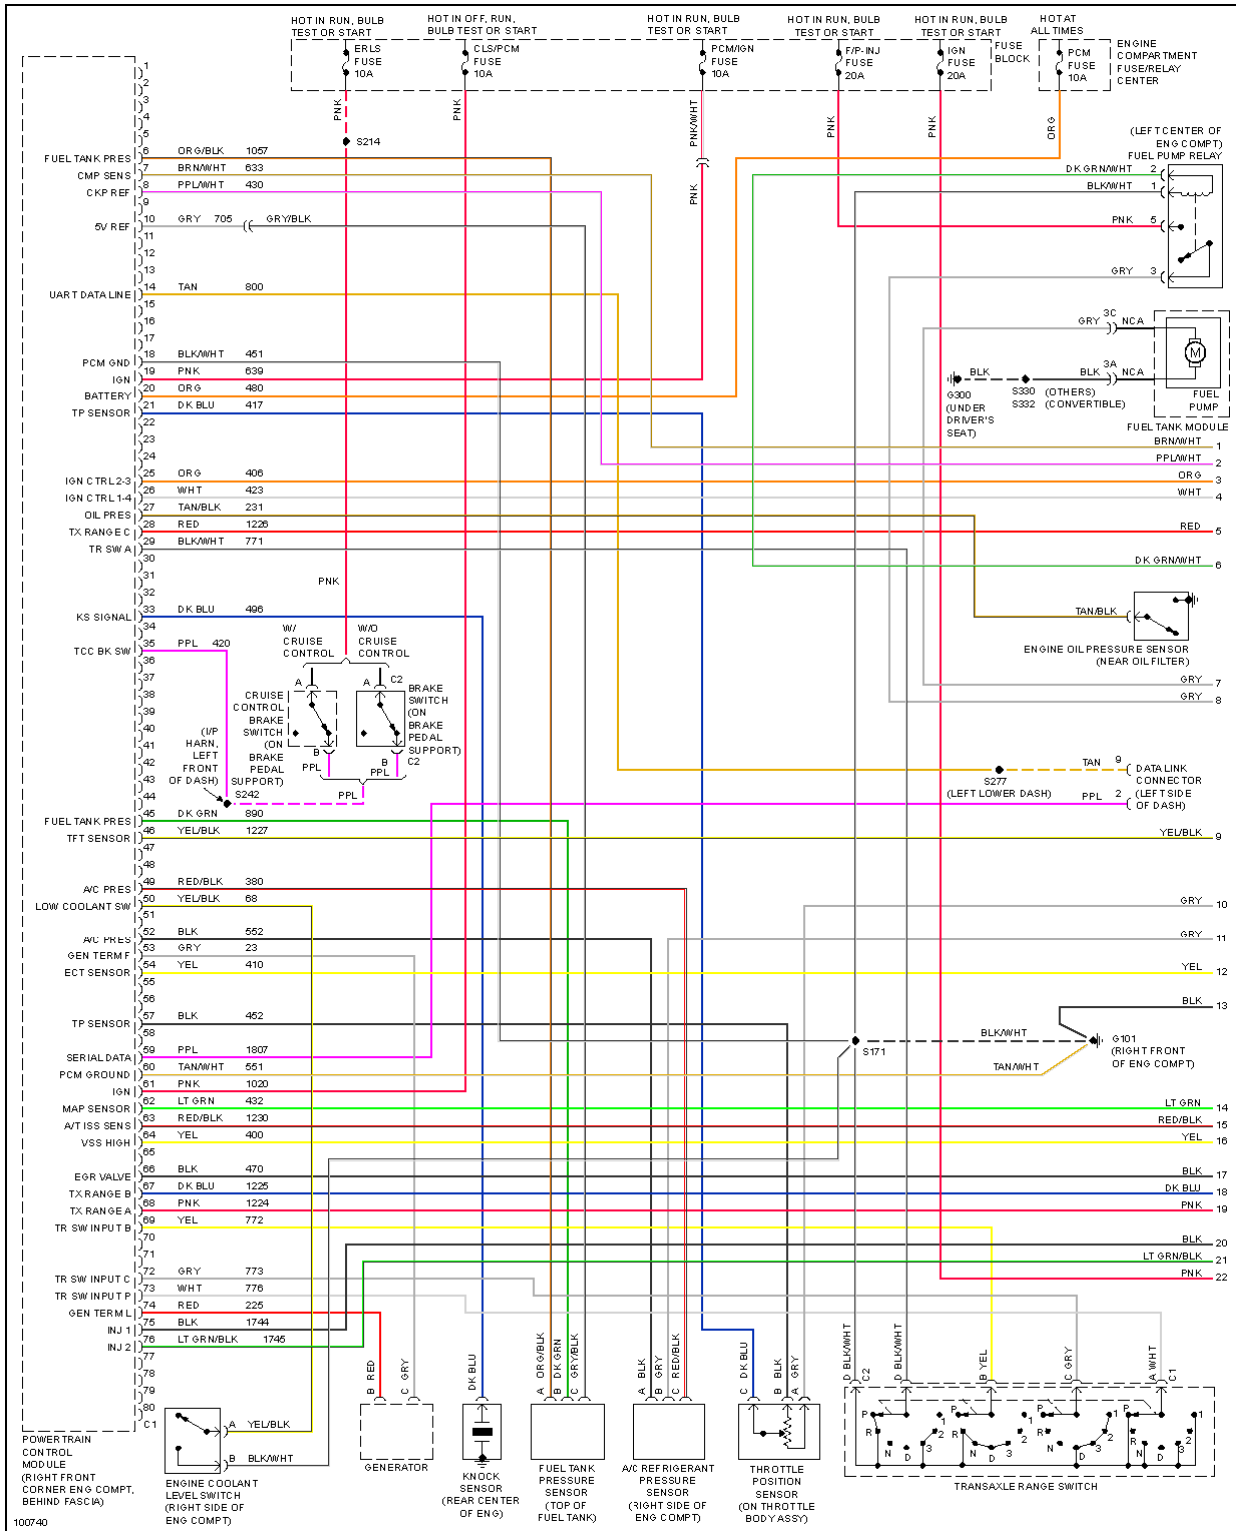

ENGINE PERFORMANCE

2.2L

1998 Chevrolet Cavalier

1998 System Wiring Diagrams 'Chevrolet - Cavalier

Fig. 10: 2.2L (VIN 4), Engine Performance Circuits (1 of 3)

1998 Chevrolet Cavalier

1998 System Wiring Diagrams 'Chevrolet - Cavalier

Fig. 11: 2.2L (VIN 4), Engine Performance Circuits (2 of 3)

1998 Chevrolet Cavalier

1998 System Wiring Diagrams 'Chevrolet - Cavalier

Fig. 12: 2.2L (VIN 4), Engine Performance Circuits (3 of 3)

2.4L

1998 Chevrolet Cavalier

1998 System Wiring Diagrams 'Chevrolet - Cavalier

Fig. 13: 2.4L (VIN T), Engine Performance Circuits (1 of 3)

1998 Chevrolet Cavalier

1998 System Wiring Diagrams 'Chevrolet - Cavalier

Fig. 14: 2.4L (VIN T), Engine Performance Circuits (2 of 3)

1998 Chevrolet Cavalier

1998 System Wiring Diagrams 'Chevrolet - Cavalier

Fig. 15: 2.4L (VIN T), Engine Performance Circuits (3 of 3)