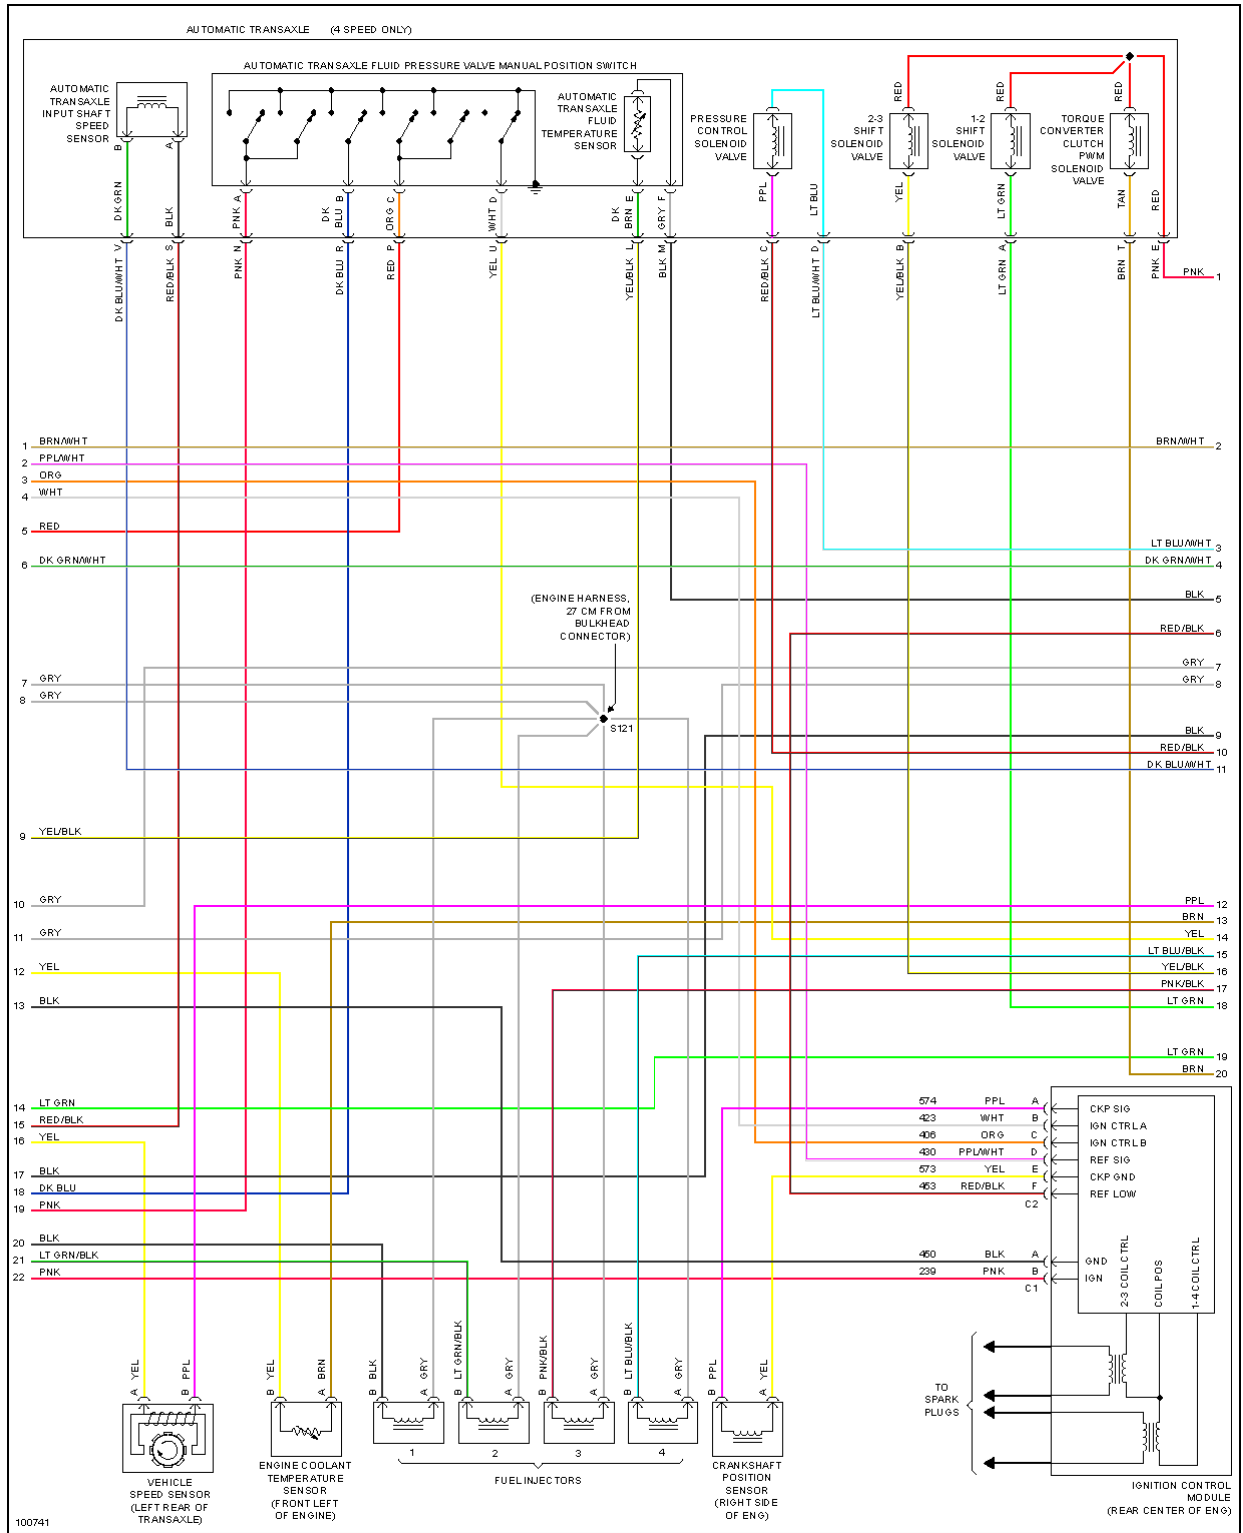

ENGINE PERFORMANCE

2.2L

1998 Chevrolet Cavalier

1998 System Wiring Diagrams 'Chevrolet - Cavalier

Fig. 10: 2.2L (VIN 4), Engine Performance Circuits (1 of 3)

1998 Chevrolet Cavalier

1998 System Wiring Diagrams 'Chevrolet - Cavalier

Fig. 11: 2.2L (VIN 4), Engine Performance Circuits (2 of 3)

1998 Chevrolet Cavalier

1998 System Wiring Diagrams 'Chevrolet - Cavalier

Fig. 12: 2.2L (VIN 4), Engine Performance Circuits (3 of 3)

2.4L

1998 Chevrolet Cavalier

1998 System Wiring Diagrams 'Chevrolet - Cavalier

Fig. 13: 2.4L (VIN T), Engine Performance Circuits (1 of 3)

1998 Chevrolet Cavalier

1998 System Wiring Diagrams 'Chevrolet - Cavalier

Fig. 14: 2.4L (VIN T), Engine Performance Circuits (2 of 3)

1998 Chevrolet Cavalier

1998 System Wiring Diagrams 'Chevrolet - Cavalier

Fig. 15: 2.4L (VIN T), Engine Performance Circuits (3 of 3)