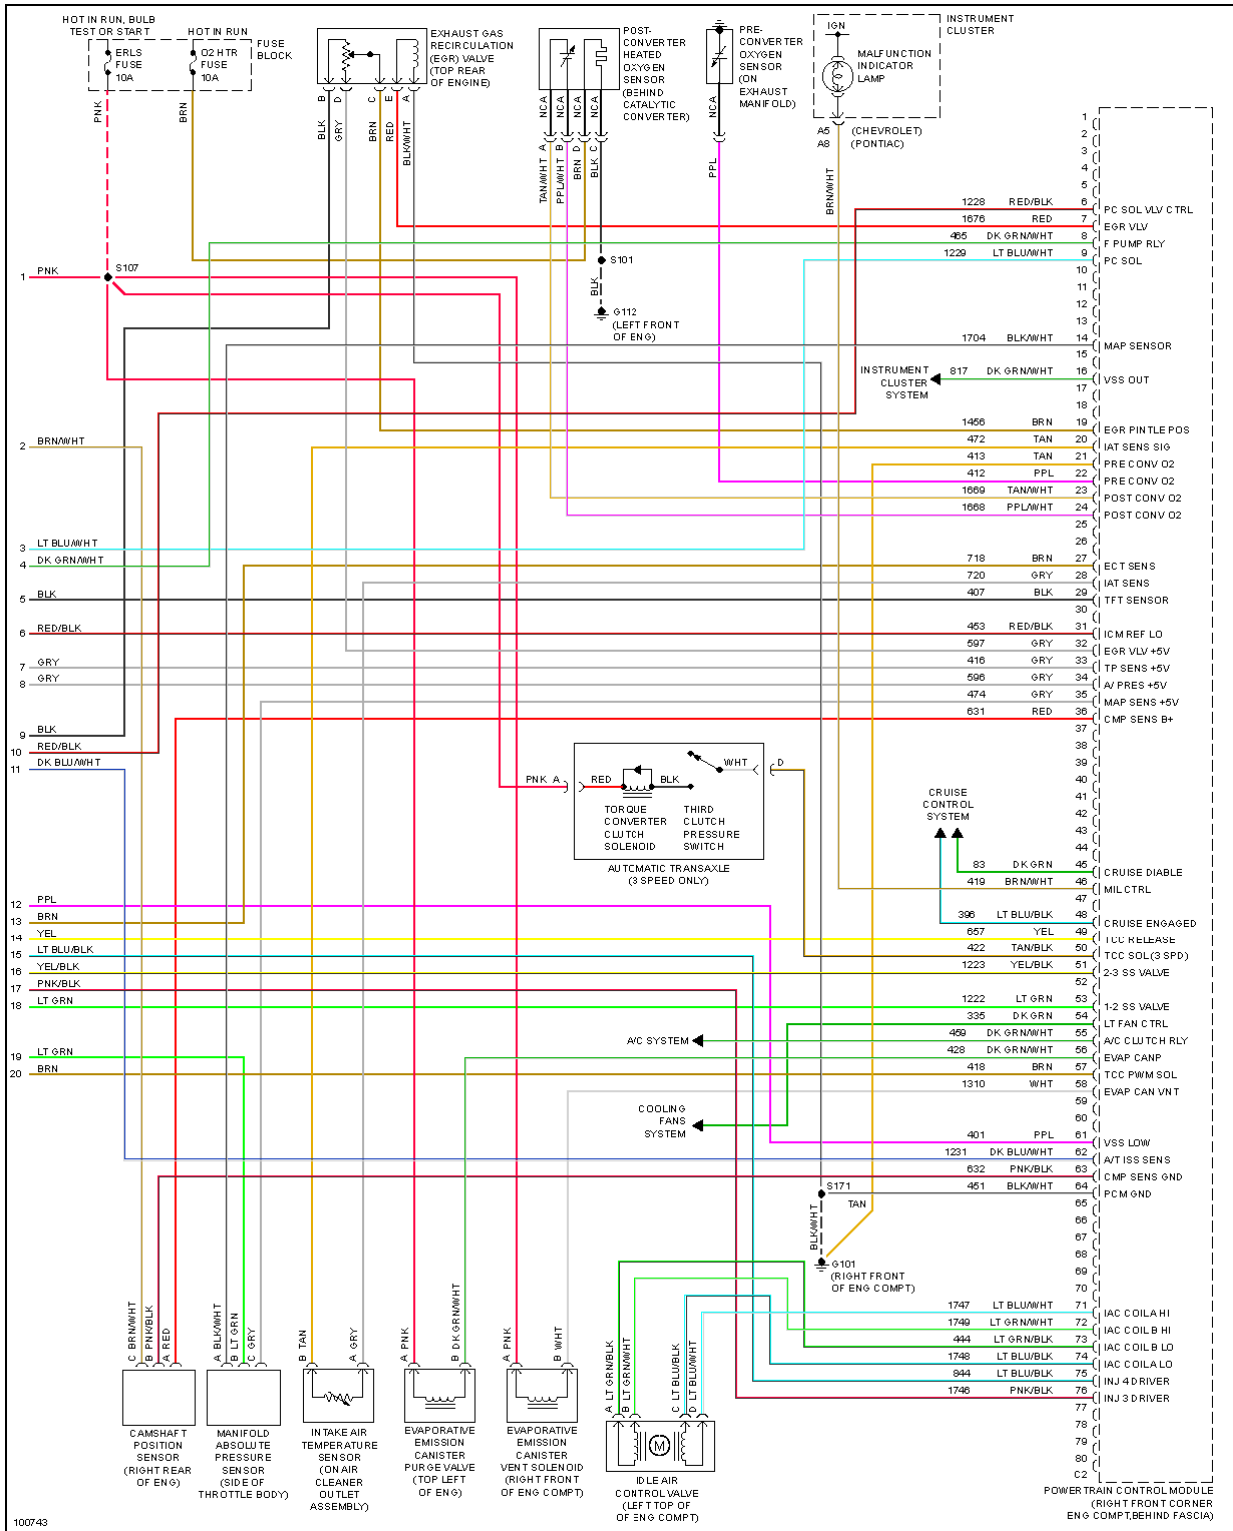

ENGINE PERFORMANCE

2.2L

1998 Chevrolet Cavalier

1998 System Wiring Diagrams 'Chevrolet - Cavalier

Fig. 10: 2.2L (VIN 4), Engine Performance Circuits (1 of 3)

1998 Chevrolet Cavalier

1998 System Wiring Diagrams 'Chevrolet - Cavalier

Fig. 11: 2.2L (VIN 4), Engine Performance Circuits (2 of 3)

1998 Chevrolet Cavalier

1998 System Wiring Diagrams 'Chevrolet - Cavalier

Fig. 12: 2.2L (VIN 4), Engine Performance Circuits (3 of 3)

2.4L

1998 Chevrolet Cavalier

1998 System Wiring Diagrams 'Chevrolet - Cavalier

Fig. 13: 2.4L (VIN T), Engine Performance Circuits (1 of 3)

1998 Chevrolet Cavalier

1998 System Wiring Diagrams 'Chevrolet - Cavalier

Fig. 14: 2.4L (VIN T), Engine Performance Circuits (2 of 3)

1998 Chevrolet Cavalier

1998 System Wiring Diagrams 'Chevrolet - Cavalier

Fig. 15: 2.4L (VIN T), Engine Performance Circuits (3 of 3)