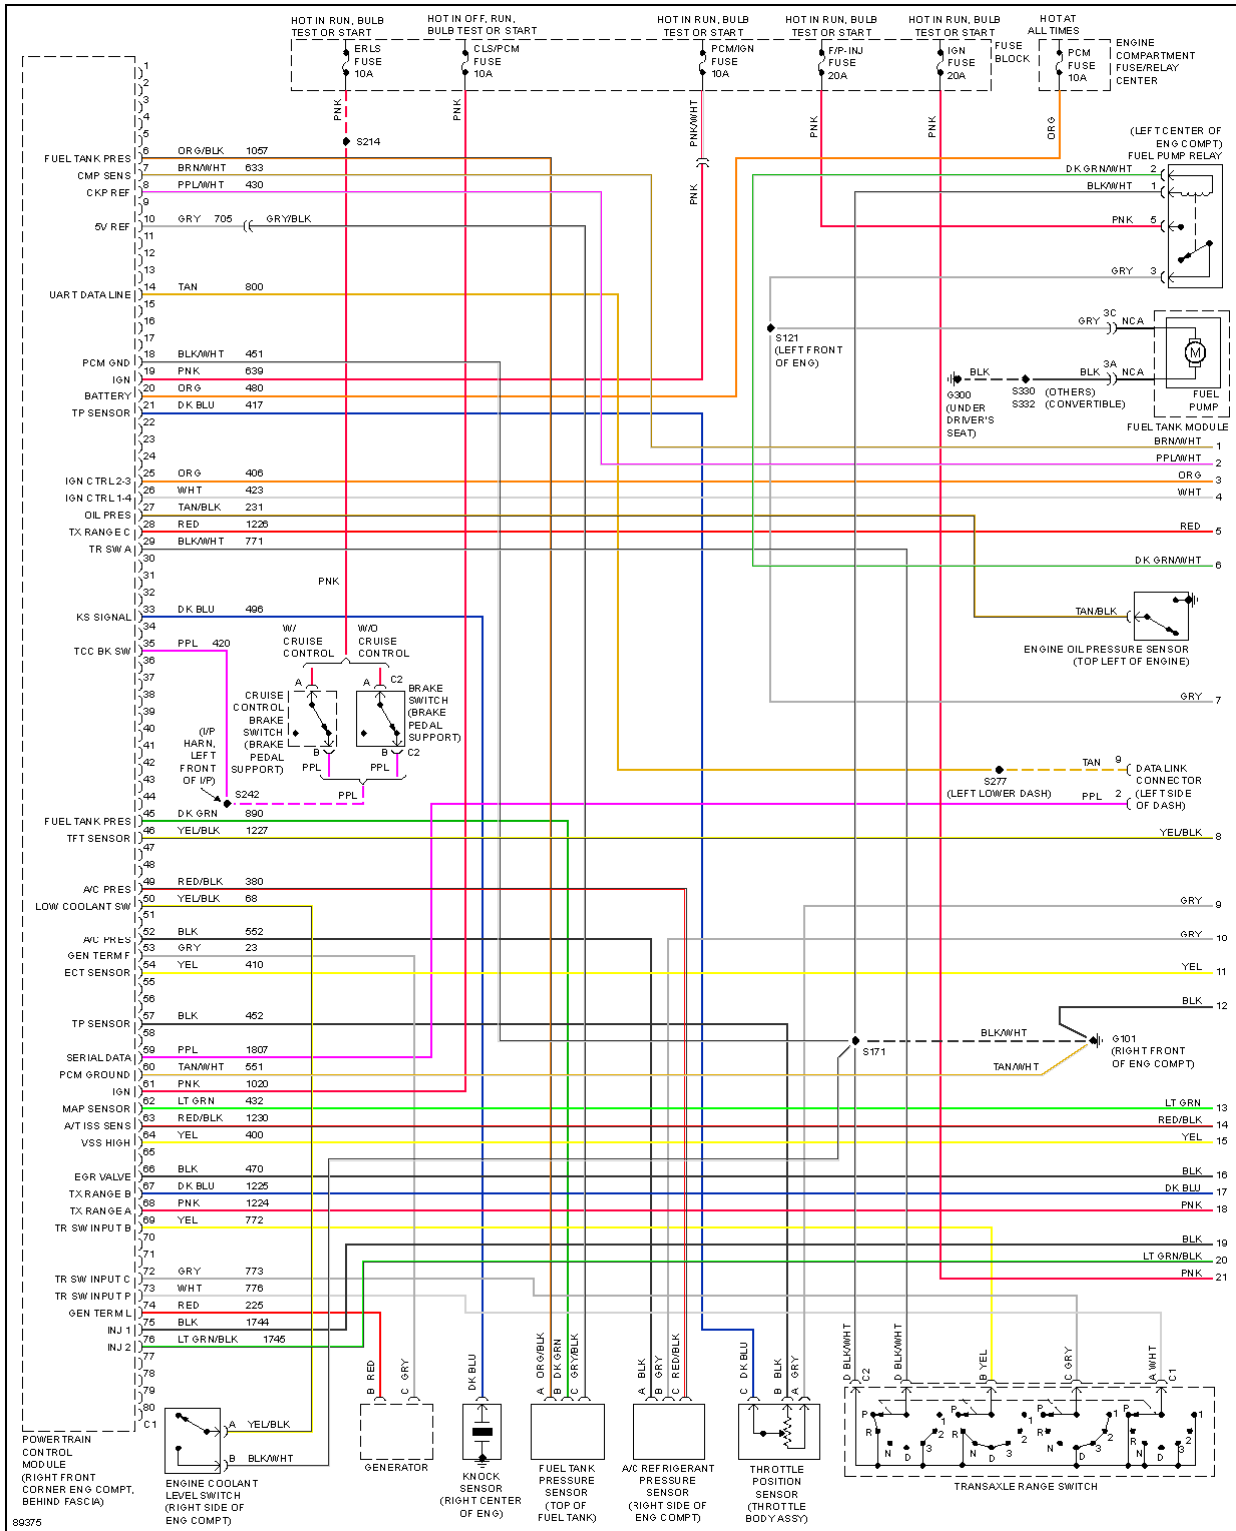

ENGINE PERFORMANCE

2.2L

1998 Chevrolet Cavalier

1998 System Wiring Diagrams 'Chevrolet - Cavalier

Fig. 10: 2.2L (VIN 4), Engine Performance Circuits (1 of 3)

1998 Chevrolet Cavalier

1998 System Wiring Diagrams 'Chevrolet - Cavalier

Fig. 11: 2.2L (VIN 4), Engine Performance Circuits (2 of 3)

1998 Chevrolet Cavalier

1998 System Wiring Diagrams 'Chevrolet - Cavalier

Fig. 12: 2.2L (VIN 4), Engine Performance Circuits (3 of 3)

2.4L

1998 Chevrolet Cavalier

1998 System Wiring Diagrams 'Chevrolet - Cavalier

Fig. 13: 2.4L (VIN T), Engine Performance Circuits (1 of 3)

1998 Chevrolet Cavalier

1998 System Wiring Diagrams 'Chevrolet - Cavalier

Fig. 14: 2.4L (VIN T), Engine Performance Circuits (2 of 3)

1998 Chevrolet Cavalier

1998 System Wiring Diagrams 'Chevrolet - Cavalier

Fig. 15: 2.4L (VIN T), Engine Performance Circuits (3 of 3)