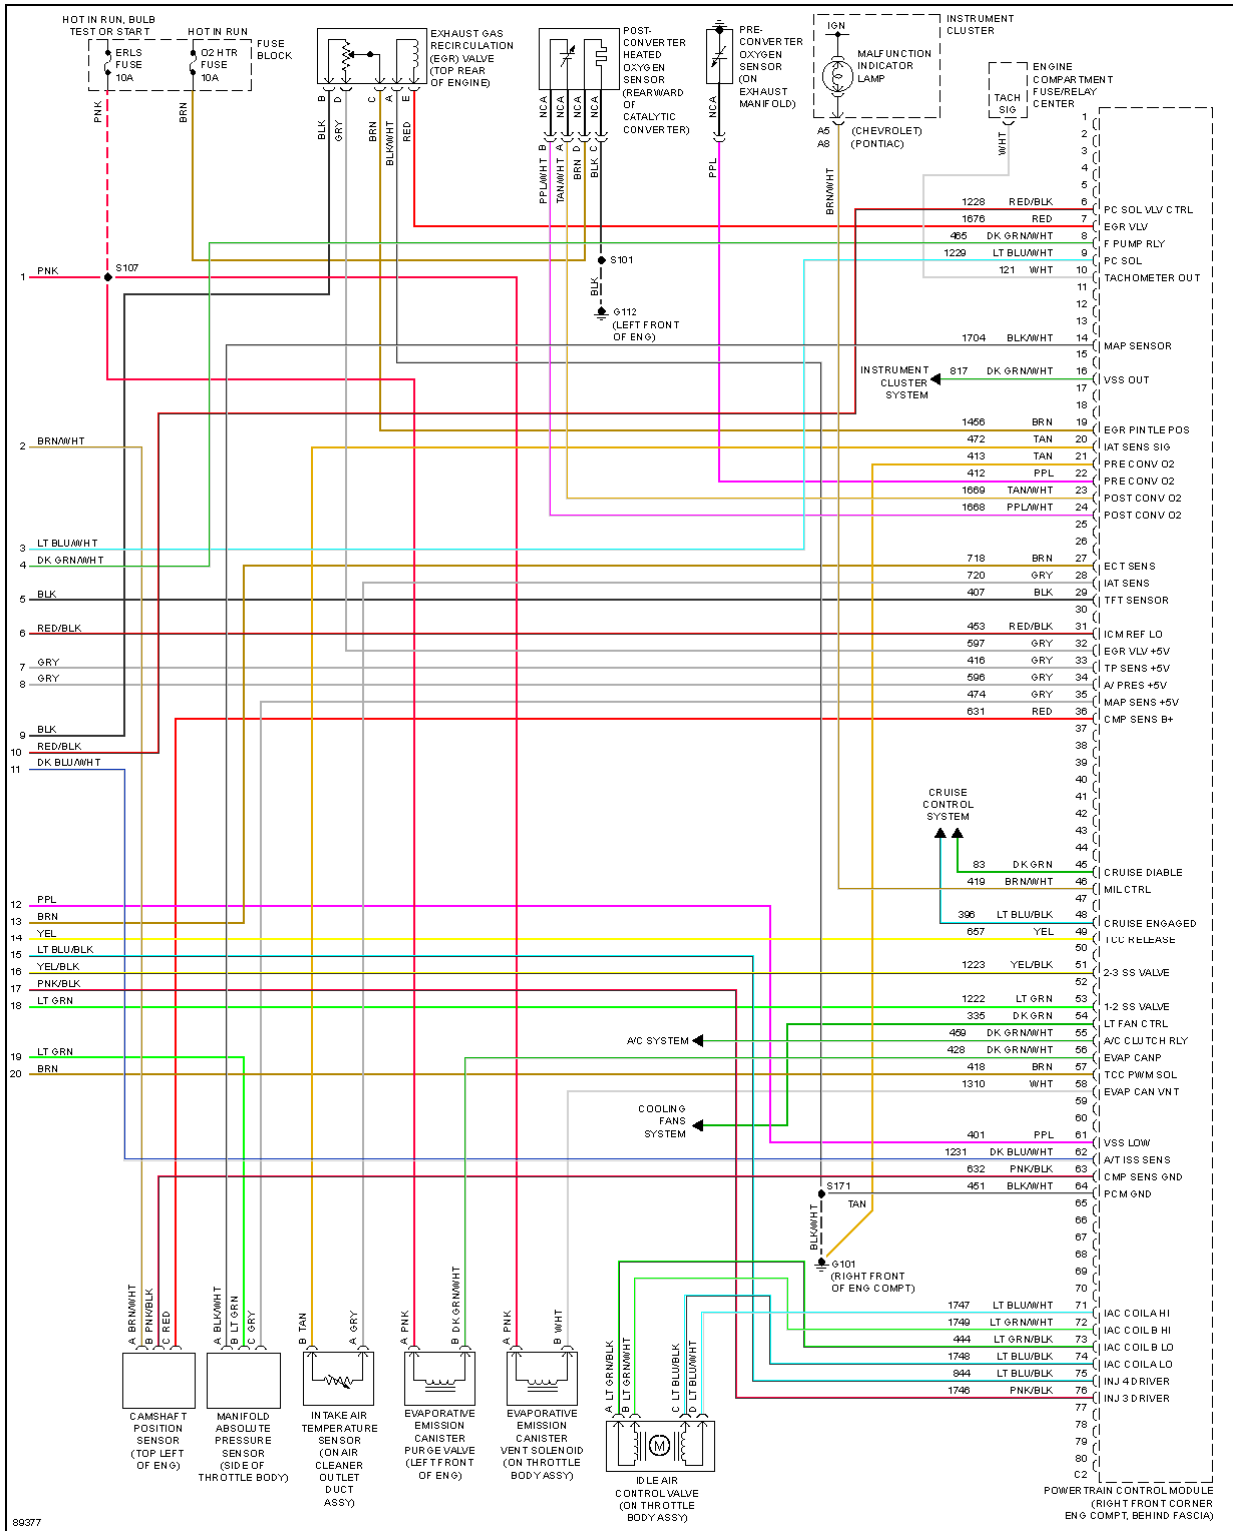

ENGINE PERFORMANCE

2.2L

1998 Chevrolet Cavalier

1998 System Wiring Diagrams 'Chevrolet - Cavalier

Fig. 10: 2.2L (VIN 4), Engine Performance Circuits (1 of 3)

1998 Chevrolet Cavalier

1998 System Wiring Diagrams 'Chevrolet - Cavalier

Fig. 11: 2.2L (VIN 4), Engine Performance Circuits (2 of 3)

1998 Chevrolet Cavalier

1998 System Wiring Diagrams 'Chevrolet - Cavalier

Fig. 12: 2.2L (VIN 4), Engine Performance Circuits (3 of 3)

2.4L

1998 Chevrolet Cavalier

1998 System Wiring Diagrams 'Chevrolet - Cavalier

Fig. 13: 2.4L (VIN T), Engine Performance Circuits (1 of 3)

1998 Chevrolet Cavalier

1998 System Wiring Diagrams 'Chevrolet - Cavalier

Fig. 14: 2.4L (VIN T), Engine Performance Circuits (2 of 3)

1998 Chevrolet Cavalier

1998 System Wiring Diagrams 'Chevrolet - Cavalier

Fig. 15: 2.4L (VIN T), Engine Performance Circuits (3 of 3)