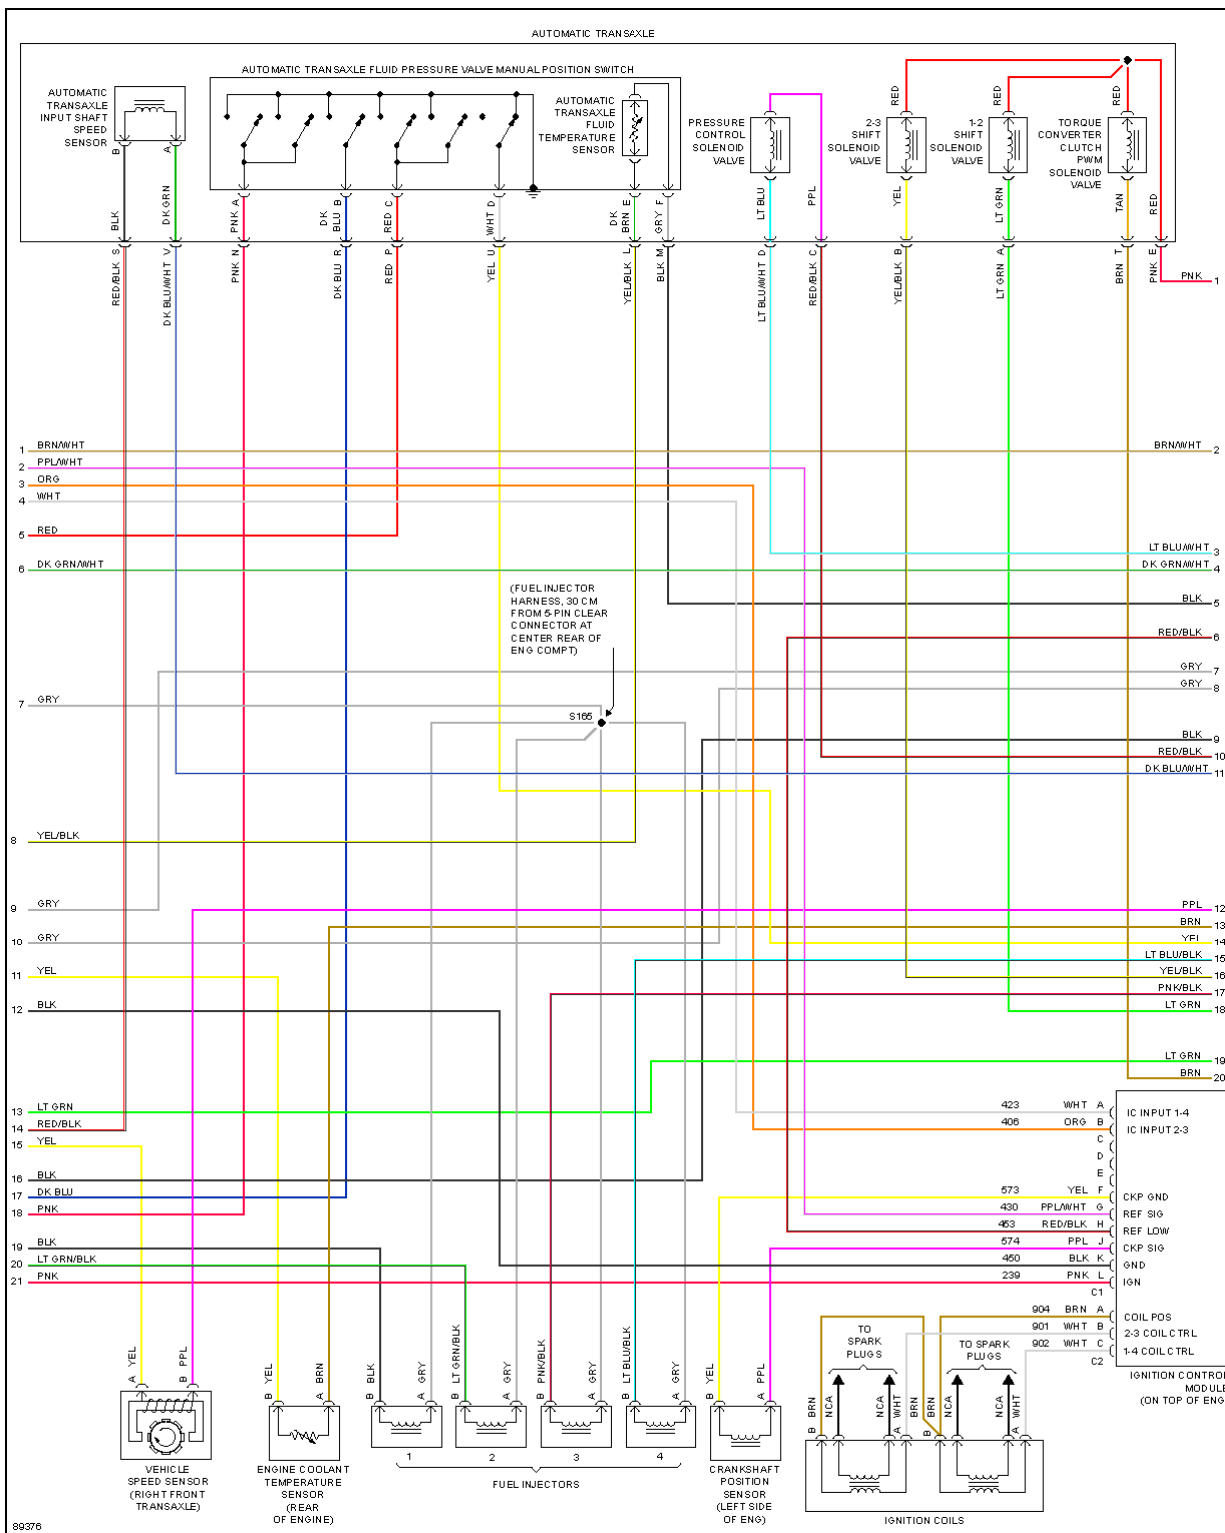

ENGINE PERFORMANCE

2.2L

1998 Chevrolet Cavalier

1998 System Wiring Diagrams 'Chevrolet - Cavalier

Fig. 10: 2.2L (VIN 4), Engine Performance Circuits (1 of 3)

1998 Chevrolet Cavalier

1998 System Wiring Diagrams 'Chevrolet - Cavalier

Fig. 11: 2.2L (VIN 4), Engine Performance Circuits (2 of 3)

1998 Chevrolet Cavalier

1998 System Wiring Diagrams 'Chevrolet - Cavalier

Fig. 12: 2.2L (VIN 4), Engine Performance Circuits (3 of 3)

2.4L

1998 Chevrolet Cavalier

1998 System Wiring Diagrams 'Chevrolet - Cavalier

Fig. 13: 2.4L (VIN T), Engine Performance Circuits (1 of 3)

1998 Chevrolet Cavalier

1998 System Wiring Diagrams 'Chevrolet - Cavalier

Fig. 14: 2.4L (VIN T), Engine Performance Circuits (2 of 3)

1998 Chevrolet Cavalier

1998 System Wiring Diagrams 'Chevrolet - Cavalier

Fig. 15: 2.4L (VIN T), Engine Performance Circuits (3 of 3)